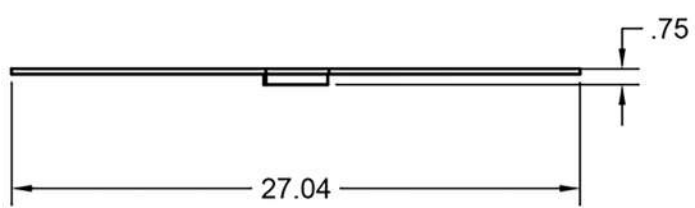

ANA DINING TABLE

MATERIALS SHOWN

Base: Black Marquina Marble
Top: Clear Tempered Glass

BASE DIMENSIONS

Diameter: 27"
Height: 29"

TOP DIMENSIONS

Diameter: 48"
Diameter: 54"
Diameter: 60"

FINISHES

10 mm tempered clear glass