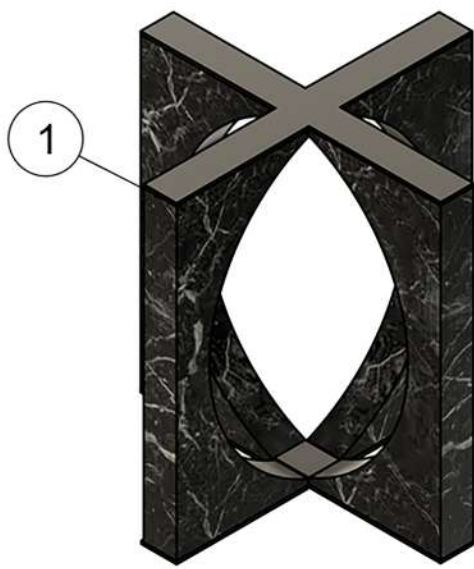

ANA DINING TABLE

MATERIALS SHOWN

Base: Black Marquina Marble
Top: Clear Tempered Glass

BASE DIMENSIONS

Diameter: 27"
Height: 29"

TOP DIMENSIONS

Diameter: 48"
Diameter: 54"
Diameter: 60"

FINISHES

10 mm tempered clear glass