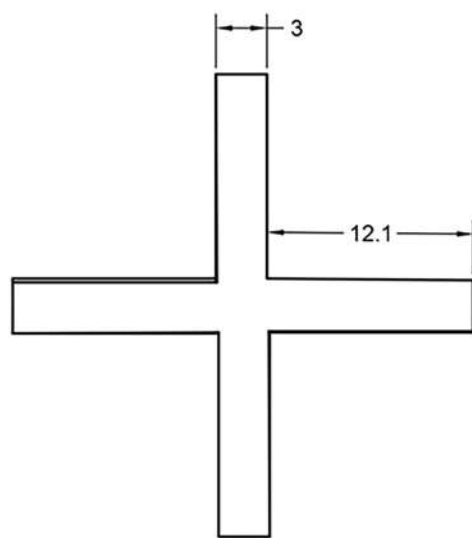

ANA DINING TABLE

MATERIALS SHOWN

Base: Black Marquina Marble
Top: Clear Tempered Glass

BASE DIMENSIONS

Diameter: 27"
Height: 29"

TOP DIMENSIONS

Diameter: 48"
Diameter: 54"
Diameter: 60"

FINISHES

10 mm tempered clear glass