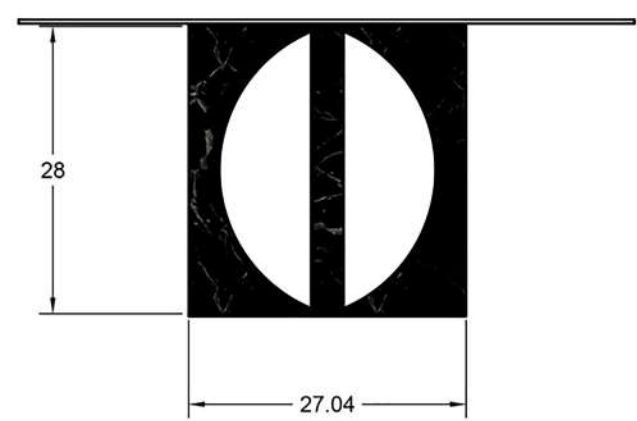

ANA DINING TABLE

MATERIALS SHOWN

Base: Black Marquina Marble
Top: Clear Tempered Glass

BASE DIMENSIONS

Diameter: 27"
Height: 29"

TOP DIMENSIONS

Diameter: 48"
Diameter: 54"
Diameter: 60"

FINISHES

10 mm tempered clear glass