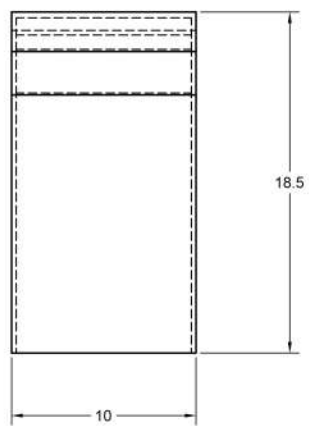

## SELTEN BENCH

### DIMENSIONS

Length: 18"

Width: 10"

Height: 18.5"